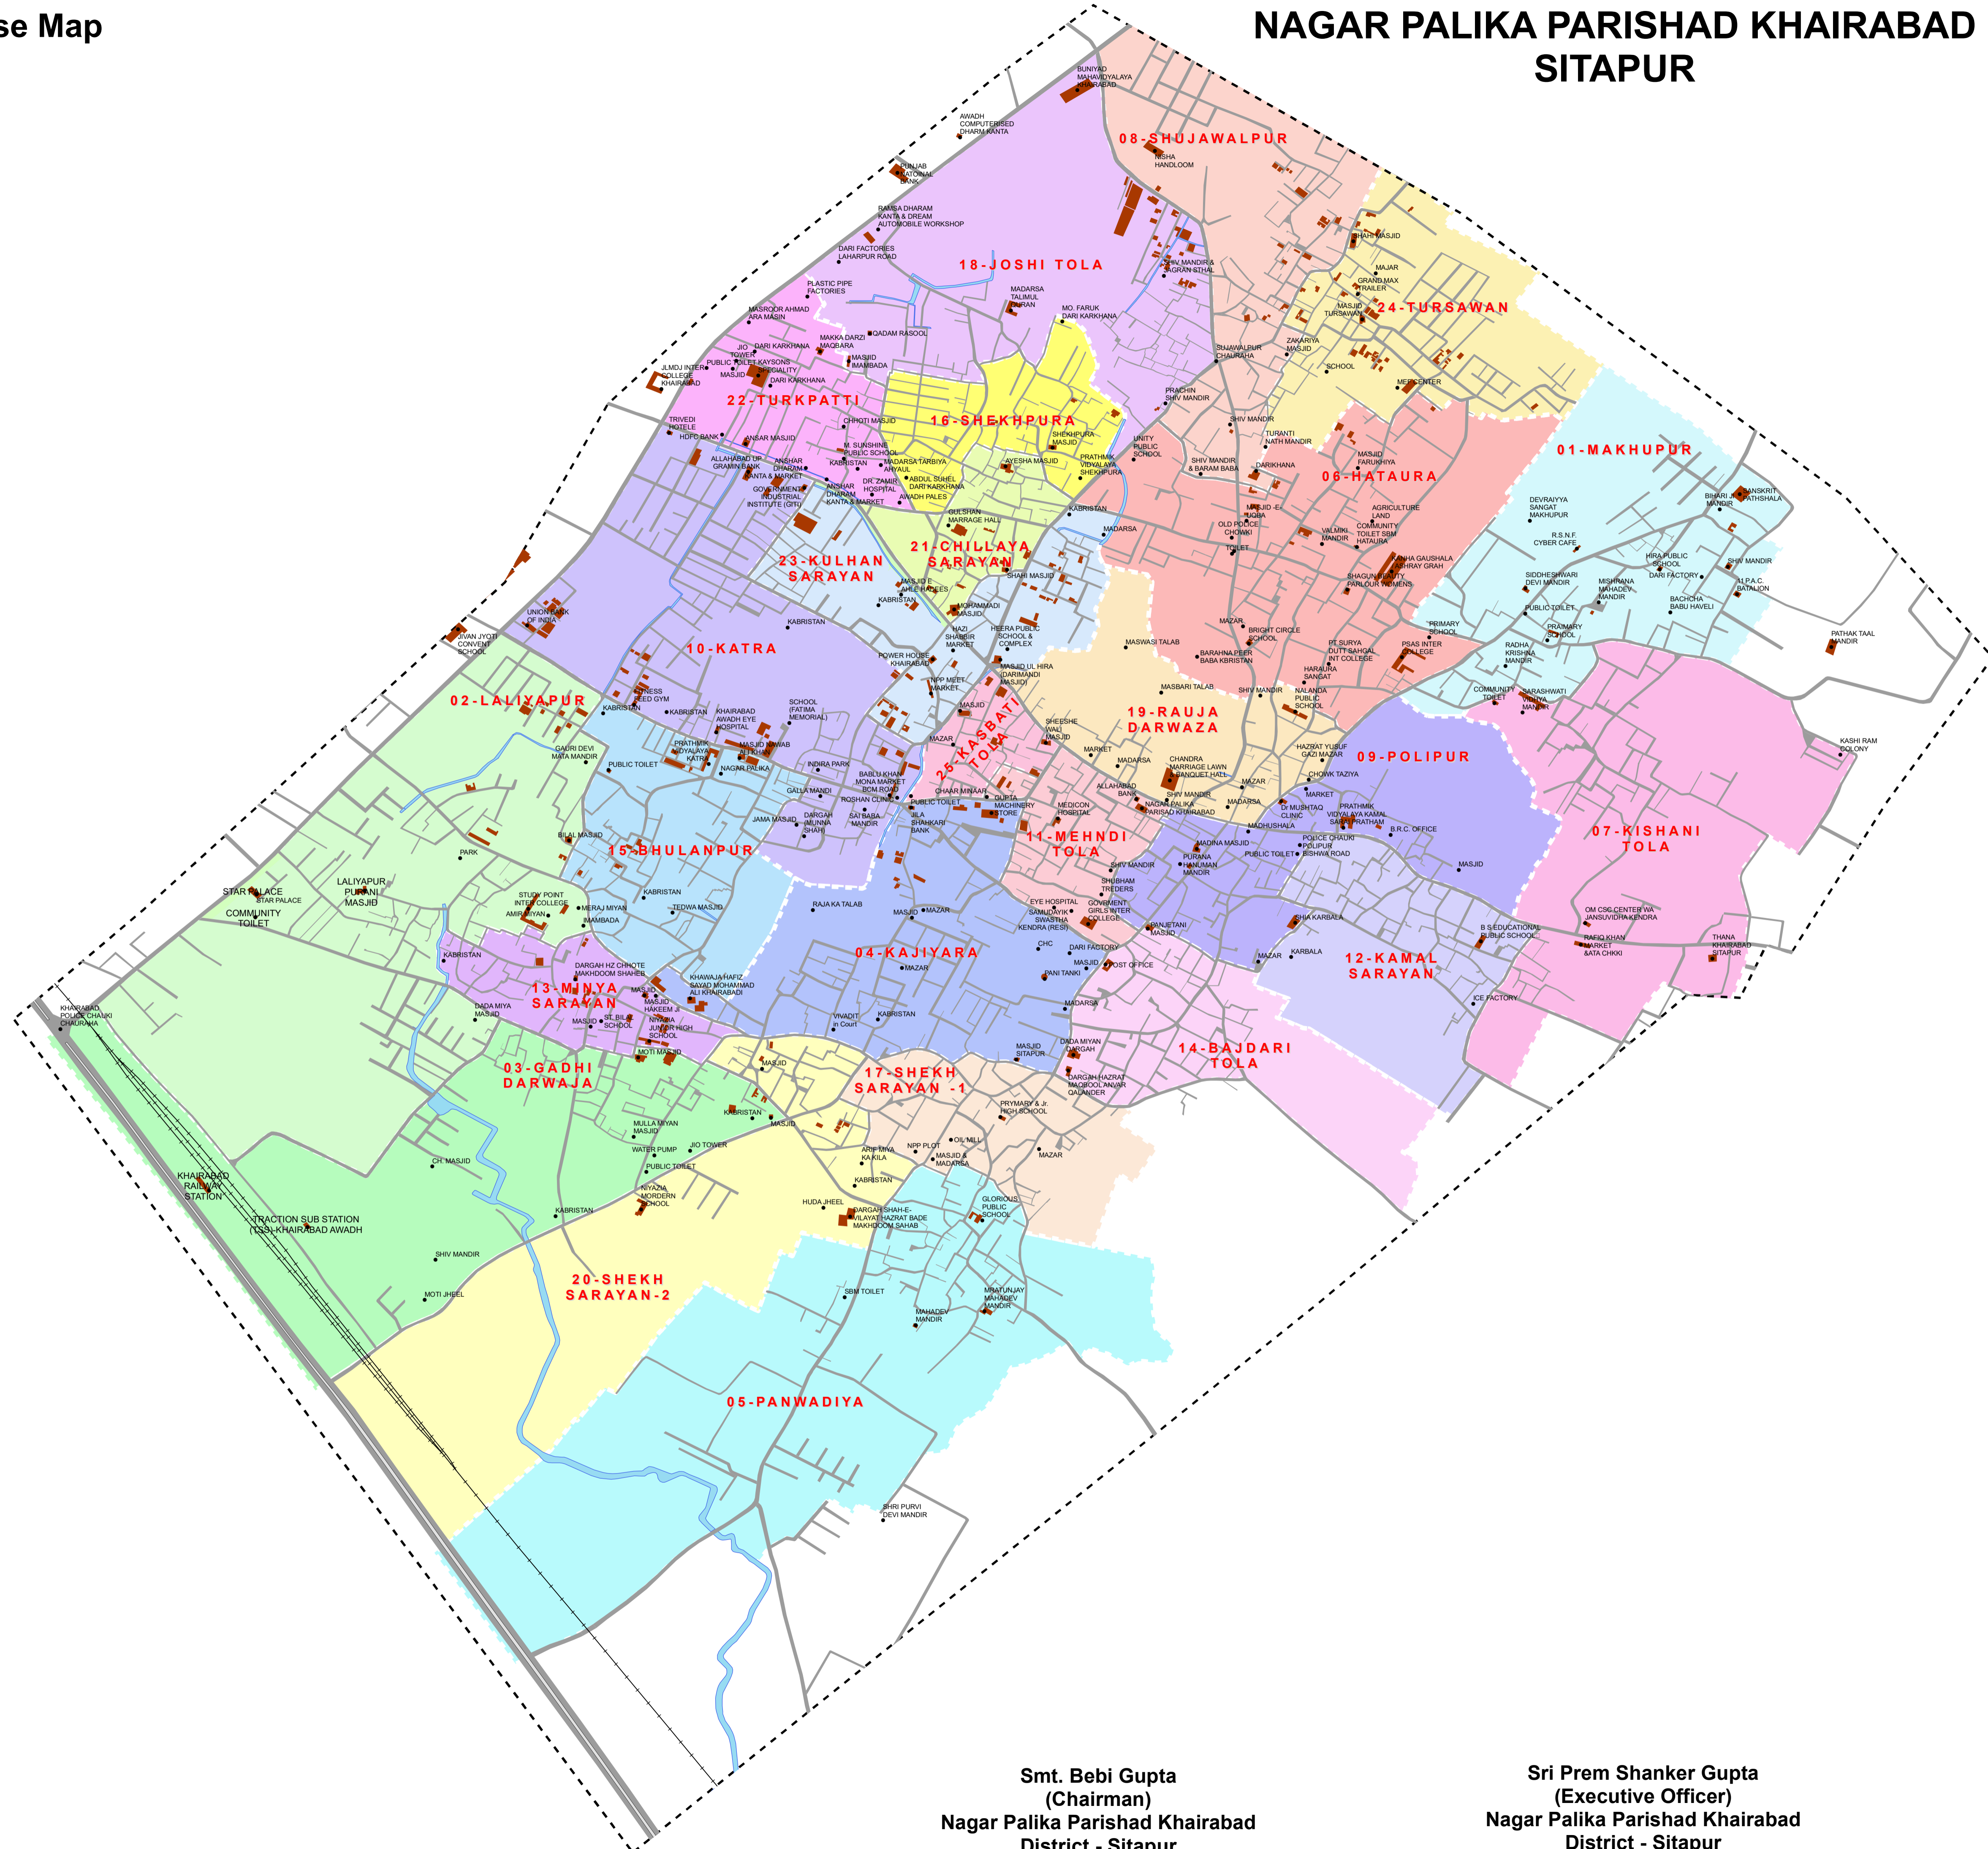

Legend

ADMIN_ULB

WARDNAME

01-MAKHUPUR
02-LALIYAPUR
03-GADHI DARWAJA
04-KAJIYARA
05-PANWADIYA
06-HATAURA
07-KISHANI TOLA
08-SHUJAWALPUR
09-POLIPUR
10-KATRA
11-MEHNDI TOLA
12-KAMAL SARAYAN
13-MINYA SARAYAN
14-BAJDARI TOLA
15-BHULANPUR
16-SHEKHPURA
17-SHEKH SARAYAN -1
18-JOSHI TOLA
19-RAUJA DARWAZA
20-SHEKH SARAYAN-2
21-CHILLAYA SARAYAN
22-TURKPATTI
23-KULHAN SARAYAN
24-TURSAWAN
25-KASBATI TOLA

Legend

- Landmarks
- Railway_Track
- ROAD_BUFFER
- Water_River
- Water_Canal
- Water_Nala
- ROAD_DIVIDER
- ROAD_GREENBELT
- BUILDING

Smt. Bebi Gupta
(Chairman)
Nagar Palika Parishad Khairabad
District - Sitapur